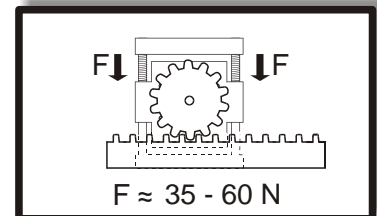

Angle plate with pressure springs WF-58

Angle plate for encoder type: 2RK or SCA58-G.
The springs keep a constant pressure on the object the wheel is measuring.

With gear-wheel

With measuring wheel