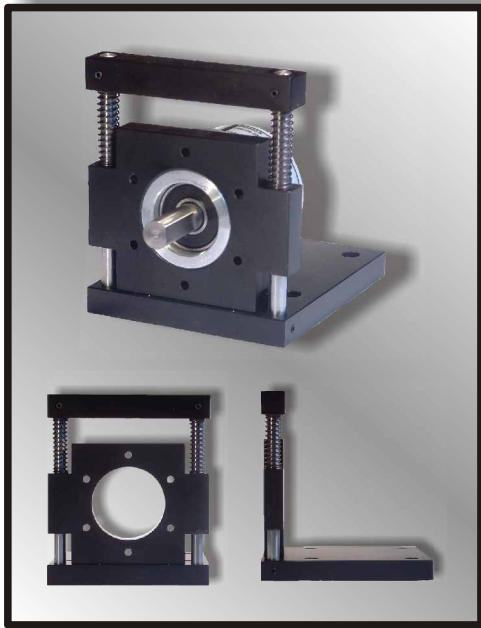

Angle plate with pressure springs WF-58

Angle plate for encoder type: 2RK or SCA58-G.
The springs keep a constant pressure on the object the wheel is measuring.

With gear-wheel

With measuring wheel