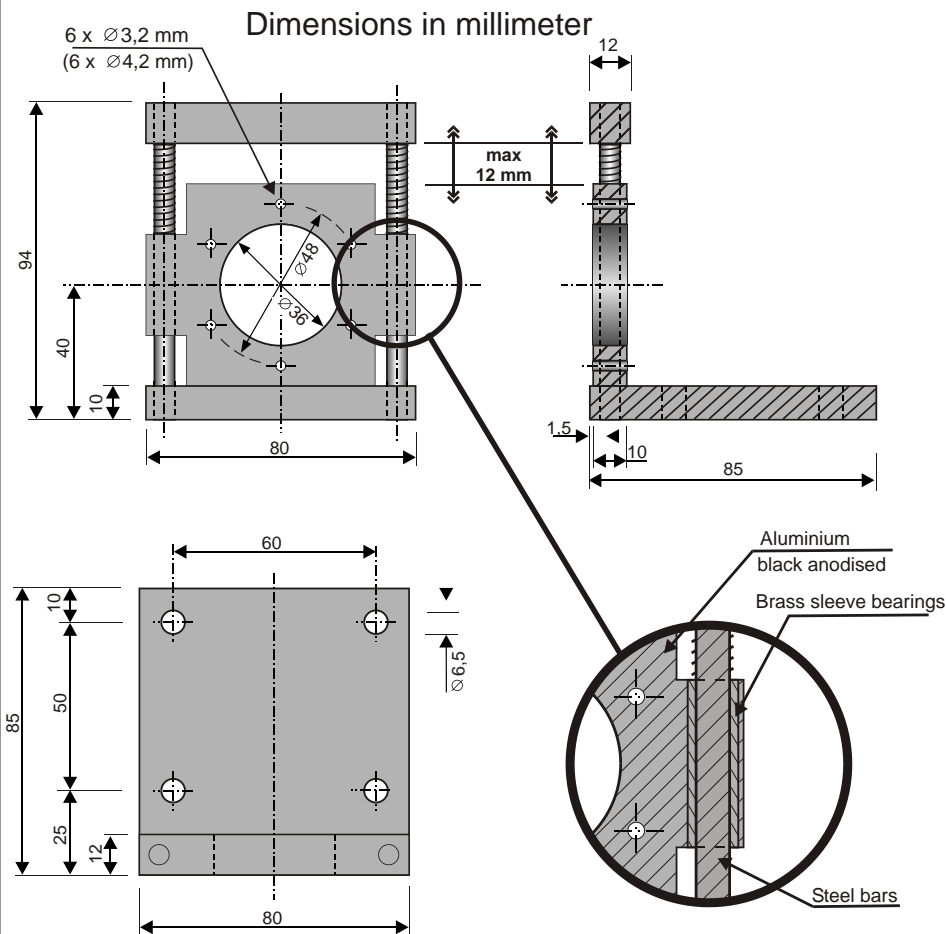

Angle plate with pressure springs WF-58

Angle plate for encoder type: 2RK or SCA58-G.
The springs keep a constant pressure on the object the wheel is measuring.

With gear-wheel

With measuring wheel